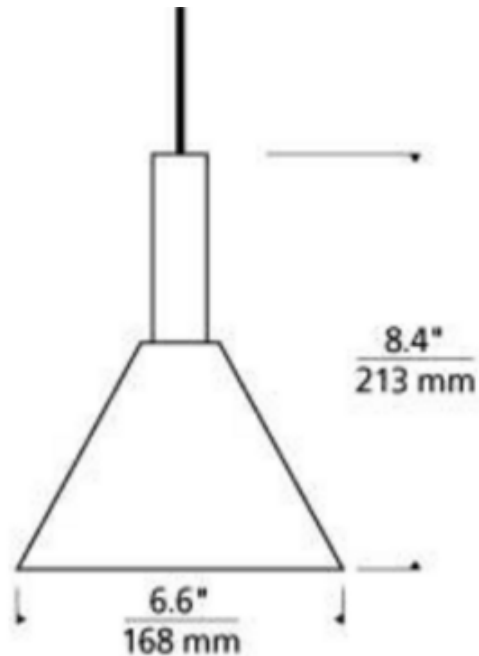

**BRAND**

Visual Comfort Modern

**DESCRIPTION**

The Mezz Freejack Pendant features a modern conical shape and tipped sabre with an acrylic diffuser. Compatible for use with 1-circuit track system or Freejack canopy. Includes one 12 volt, 8 watt, 3000K color temperature LED module. Supplied with six feet of field cuttable suspension cable and a Freejack connector. Freejack canopy required if used as a monopoint, sold separately. LED canopy compatible with both halogen and LED lamp options. Dimmer type dependent on system transformer (low voltage magnetic or electronic).

Shown in: Satin Nickel / Clear

<b>SHADE COLOR</b>	Clear
<b>BODY FINISH</b>	Satin Nickel
<b>WATTAGE</b>	8W
<b>DIMMER</b>	N/A
<b>DIMENSIONS</b>	6.6"W x 8.4"H
<b>INTEGRATED LED MODULE</b>	
<b>LAMP</b>	1 x LED/8W/12V LED

*Technical Information*

<b>LUMINOUS FLUX</b>	336 lumens
<b>LUMENS/WATT</b>	42.00
<b>LAMP COLOR</b>	3000K
<b>COLOR RENDERING</b>	90 CRI
<b>LAMP LIFE</b>	30000 hours

**SPEC #** TLG604499

COMPANY	PROJECT	FIXTURE TYPE	APPROVED BY	DATE