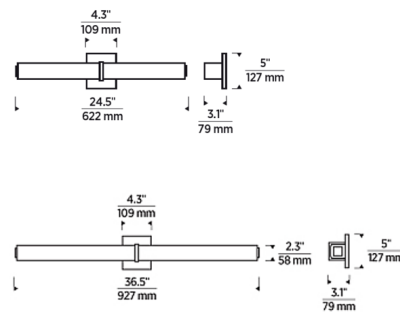

Lightology

lightology.com
866-954-4489
04-04-26

Project: _____
Company: _____
Location: _____ Fixture Type: _____
SPEC #: **TLG604506**
Approved On: _____ Approved By: _____

Milan Bathroom Vanity Light

By Visual Comfort Modern

Description

The Milan Bathroom Vanity Light shows off crisp lines in its elegant rectilinear form accented by a discreet metal band, elevating any contemporary bathroom or powder room. 24.5 inch light (120V): TRIAC or ELV dimmable. 36.5 inch light (120-277V): TRIAC, ELV, or 0-10V dimmable. The Natural Brass is a living finish that will patina and warm over time, enhancing its richness. If the patina becomes uneven or spotty, a brass cleaner can restore the finish.

Specifications

COLOR . . . . . White Glass
BODY FINISH . . . . . Chrome
WATTAGE 20W
DIMMER . . . . . Low Voltage Electronic
DIMENSIONS . . . . . 24.5"W x 5"H x 3.1"D
INTEGRATED LED MODULE . . . . . 1 x LED/20W/120V LED
COUNTRY OF ORIGIN . . . . . China

Technical Information

LAMP LIFE . . . . . 50000 hours
COLOR RENDERING . . . . . 90 CRI
LAMP COLOR 3000K
LUMENS/WATT 81.45
LUMINOUS FLUX . . . . . 1629 lumens

Shown in chrome / white glass

CLICK TO VIEW PRODUCT

Notes: