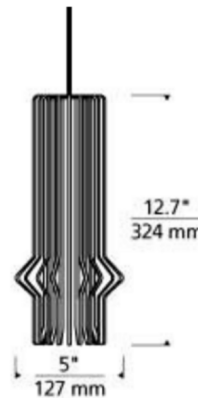

### Description

The Mini Syrma Freejack Pendant features duplicated machined metal rods that have been painstakingly fastened at perfectly spaced intervals to form a multi-dimensional shade. Available in halogen and LED lamp options. Supplied with six feet of field-cutttable cable and a Freejack connector. Freejack canopy required if used as a monopoint, sold separately. LED canopy compatible with both halogen and LED lamp options. Dimmer type dependent on system transformer (low voltage magnetic or electronic). ETL listed. Halogen option Title 20 compliant. LED option Title 20 and Title 24 compliant.

### Specifications

COLOR	Satin Gold
BODY FINISH	Satin Nickel
WATTAGE	5.1W
DIMMER	Dimmable
DIMENSIONS	5.5"W x 12.7"H
INTEGRATED LED MODULE	1 x LED/5.1W/12V LED
COUNTRY OF ORIGIN	China

### Technical Information

PRODUCT DIMENSIONS	Cord Length: 72"
LAMP LIFE	35000 hours
COLOR RENDERING	90 CRI
LAMP COLOR	3000K
LUMENS/WATT	84.31
LUMINOUS FLUX	430 lumens

Shown in satin nickel / satin gold

CLICK TO VIEW PRODUCT