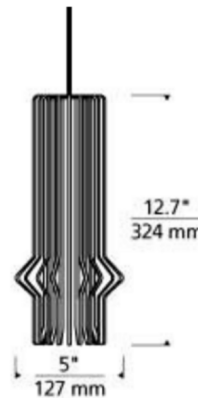

CLICK TO VIEW PRODUCT

Notes: