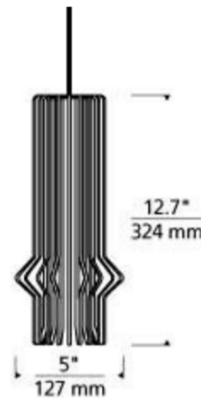

### Description

The Mini Syrma Freejack Pendant features duplicated machined metal rods that have been painstakingly fastened at perfectly spaced intervals to form a multi-dimensional shade. Available in halogen and LED lamp options. Supplied with six feet of field-cutttable cable and a Freejack connector. Freejack canopy required if used as a monopoint, sold separately. LED canopy compatible with both halogen and LED lamp options. Dimmer type dependent on system transformer (low voltage magnetic or electronic). ETL listed. Halogen option Title 20 compliant. LED option Title 20 and Title 24 compliant.

### Specifications

COLOR	Satin Gold
BODY FINISH	Satin Nickel
WATTAGE	5.1W
DIMMER	Dimmable
DIMENSIONS	5.5"W x 12.7"H
INTEGRATED LED MODULE	1 x LED/5.1W/12V LED
COUNTRY OF ORIGIN	China

### Technical Information

PRODUCT DIMENSIONS	Cord Length: 72"
LAMP LIFE	35000 hours
COLOR RENDERING	90 CRI
LAMP COLOR	3000K
LUMENS/WATT	84.31
LUMINOUS FLUX	430 lumens

Shown in satin nickel / satin gold

CLICK TO VIEW PRODUCT