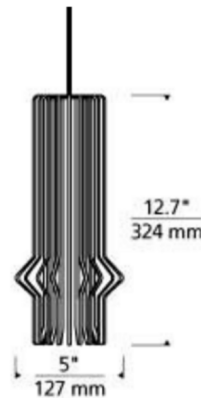

By Visual Comfort Modern

Description

The Mini Syrma Freejack Pendant features duplicated machined metal rods that have been painstakingly fastened at perfectly spaced intervals to form a multi-dimensional shade. Available in halogen and LED lamp options. Supplied with six feet of field-cutttable cable and a Freejack connector. Freejack canopy required if used as a monopoint, sold separately. LED canopy compatible with both halogen and LED lamp options. Dimmer type dependent on system transformer (low voltage magnetic or electronic). ETL listed. Halogen option Title 20 compliant. LED option Title 20 and Title 24 compliant.

Specifications

COLOR	Satin Gold
BODY FINISH	Satin Nickel
WATTAGE	5.1W
DIMMER	Dimmable
DIMENSIONS	5.5"W x 12.7"H
INTEGRATED LED MODULE	1 x LED/5.1W/12V LED
COUNTRY OF ORIGIN	China

Technical Information

PRODUCT DIMENSIONS	Cord Length: 72"
LAMP LIFE	35000 hours
COLOR RENDERING	90 CRI
LAMP COLOR	3000K
LUMENS/WATT	84.31
LUMINOUS FLUX	430 lumens

Shown in satin nickel / satin gold

CLICK TO VIEW PRODUCT

Notes: