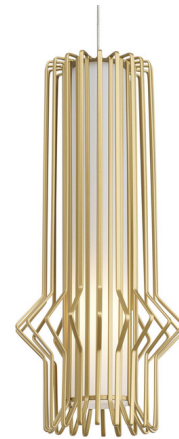

Lightology

lightology.com
866-954-4489
05-20-26

Project: _____
Company: _____
Location: _____ Fixture Type: _____
SPEC #: **TLG604515**
Approved On: _____ Approved By: _____

Syrma Mini Freejack Pendant By Visual Comfort Modern

Description

The Mini Syrma Freejack Pendant features duplicated machined metal rods that have been painstakingly fastened at perfectly spaced intervals to form a multi-dimensional shade. Available in halogen and LED lamp options. Supplied with six feet of field-cutttable cable and a Freejack connector. Freejack canopy required if used as a monopoint, sold separately. LED canopy compatible with both halogen and LED lamp options. Dimmer type dependent on system transformer (low voltage magnetic or electronic). ETL listed. Halogen option Title 20 compliant. LED option Title 20 and Title 24 compliant.

Specifications

COLOR	Satin Gold
BODY FINISH	Satin Nickel
WATTAGE	5.1W
DIMMER	Dimmable
DIMENSIONS	5.5"W x 12.7"H
INTEGRATED LED MODULE	1 x LED/5.1W/12V LED
COUNTRY OF ORIGIN	China

Technical Information

PRODUCT DIMENSIONS	Cord Length: 72"
LAMP LIFE	35000 hours
COLOR RENDERING	90 CRI
LAMP COLOR	3000K
LUMENS/WATT	84.31
LUMINOUS FLUX	430 lumens

Shown in satin nickel / satin gold