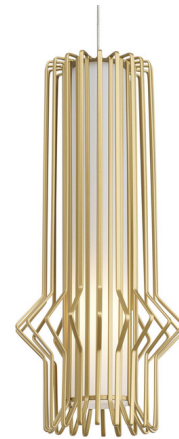

## Syrma Mini Freejack Pendant By Visual Comfort Modern

### Description

The Mini Syrma Freejack Pendant features duplicated machined metal rods that have been painstakingly fastened at perfectly spaced intervals to form a multi-dimensional shade. Available in halogen and LED lamp options. Supplied with six feet of field-cutttable cable and a Freejack connector. Freejack canopy required if used as a monopoint, sold separately. LED canopy compatible with both halogen and LED lamp options. Dimmer type dependent on system transformer (low voltage magnetic or electronic). ETL listed. Halogen option Title 20 compliant. LED option Title 20 and Title 24 compliant.

### Specifications

COLOR	Satin Gold
BODY FINISH	Satin Nickel
WATTAGE	5.1W
DIMMER	Dimmable
DIMENSIONS	5.5"W x 12.7"H
INTEGRATED LED MODULE	1 x LED/5.1W/12V LED
COUNTRY OF ORIGIN	China

### Technical Information

PRODUCT DIMENSIONS	Cord Length: 72"
LAMP LIFE	35000 hours
COLOR RENDERING	90 CRI
LAMP COLOR	3000K
LUMENS/WATT	84.31
LUMINOUS FLUX	430 lumens

Shown in satin nickel / satin gold

CLICK TO VIEW PRODUCT