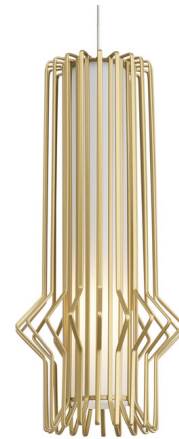

Lightology

lightology.com
866-954-4489
07-11-26

Project: _____

Company: _____

Location: _____ Fixture Type: _____

SPEC #: **TLG604515**

Approved On: _____ Approved By: _____

Syrma Mini Freejack Pendant

By Visual Comfort Modern

Description

The Mini Syrma Freejack Pendant features duplicated machined metal rods that have been painstakingly fastened at perfectly spaced intervals to form a multi-dimensional shade. Available in halogen and LED lamp options. Supplied with six feet of field-cutttable cable and a Freejack connector. Freejack canopy required if used as a monopoint, sold separately. LED canopy compatible with both halogen and LED lamp options. Dimmer type dependent on system transformer (low voltage magnetic or electronic). ETL listed. Halogen option Title 20 compliant. LED option Title 20 and Title 24 compliant.

Specifications

COLOR	Satin Gold
BODY FINISH	Satin Nickel
WATTAGE	5.1W
DIMMER	Dimmable
DIMENSIONS	5.5"W x 12.7"H
INTEGRATED LED MODULE	1 x LED/5.1W/12V LED
COUNTRY OF ORIGIN	China

Technical Information

PRODUCT DIMENSIONS	Cord Length: 72"
LAMP LIFE	35000 hours
COLOR RENDERING	90 CRI
LAMP COLOR	3000K
LUMENS/WATT	84.31
LUMINOUS FLUX	430 lumens

Shown in satin nickel / satin gold

CLICK TO VIEW PRODUCT

Notes: