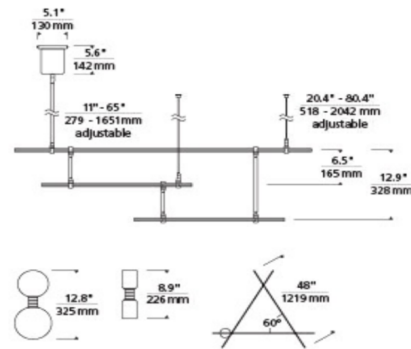

Specifications

COLOR	Frosted
BODY FINISH	Aged Brass
WATTAGE	36W
DIMMER	Low Voltage Electronic
DIMENSIONS	48"W x 12.9"H
INTEGRATED LED MODULE	12 x LED/3W/24V LED
COUNTRY OF ORIGIN	China

Technical Information

PRODUCT DIMENSIONS	Max Overall Height: 150.9"
LAMP LIFE	50000 hours
COLOR RENDERING	90 CRI
LAMP COLOR	3000K
LUMENS/WATT	674.67
LUMINOUS FLUX	2024 lumens

Shown in aged brass / frosted

CLICK TO VIEW PRODUCT