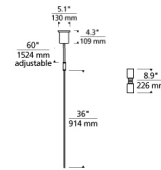

CLICK TO VIEW PRODUCT

Notes: