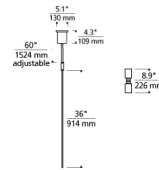

CLICK TO VIEW PRODUCT

Notes: