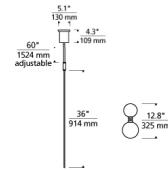

CLICK TO VIEW PRODUCT

Notes: