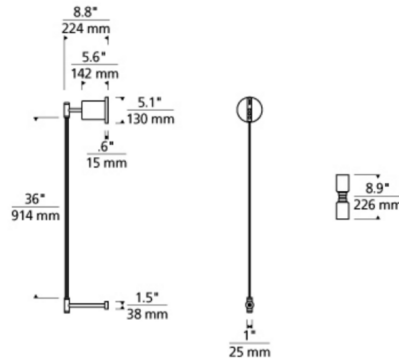

Lightology

lightology.com
866-954-4489
05-25-26

Project: _____

Company: _____

Location: _____ Fixture Type: _____

SPEC #: **TLG604535**

Approved On: _____ Approved By: _____

ModernRail Cylinder Wall Light

By Visual Comfort Modern

Description

The ModernRail Cylinder Wall Light features frosted glass cylinders that wrap around the center rail allowing light to illuminate into surrounding spaces. Finish in Aged Brass. Includes eight 3 watt, 24 volt 27000K color temperature LED modules, 90CRI, 1760 total lumens, and a surface canopy with a 24 volt power supply. ETL listed. 1 inch width x 36 inch height x 8.8 inch depth. 5.1 inch diameter x 5.6 inch depth canopy. Dimmable with a low voltage electronic dimmer, sold separately. Also available in a remote power supply option upon request.

Specifications

COLOR	Frosted
BODY FINISH	Aged Brass
WATTAGE	24W
DIMMER	Low Voltage Electronic
DIMENSIONS	8.9"W x 36"H x 8.8"D
INTEGRATED LED MODULE	8 x LED/3W/24V LED
COUNTRY OF ORIGIN	China

Technical Information

LAMP LIFE	50000 hours
COLOR RENDERING	90 CRI
LAMP COLOR	3000K
LUMENS/WATT	468.33
LUMINOUS FLUX	1405 lumens

Shown in aged brass / frosted

CLICK TO VIEW PRODUCT

Notes: