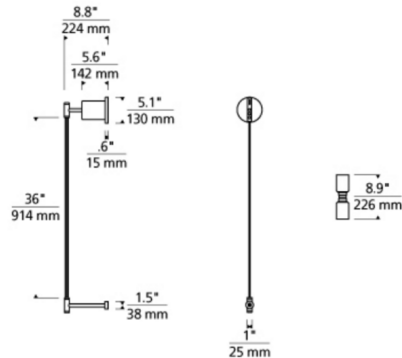

Lightology

lightology.com
866-954-4489
04-03-26

Project: _____
Company: _____
Location: _____ Fixture Type: _____
SPEC #: **TLG604535**
Approved On: _____ Approved By: _____

ModernRail Cylinder Wall Light

By Visual Comfort Modern

Description

The ModernRail Cylinder Wall Light features frosted glass cylinders that wrap around the center rail allowing light to illuminate into surrounding spaces. Finish in Aged Brass. Includes eight 3 watt, 24 volt 27000K color temperature LED modules, 90CRI, 1760 total lumens, and a surface canopy with a 24 volt power supply. ETL listed. 1 inch width x 36 inch height x 8.8 inch depth. 5.1 inch diameter x 5.6 inch depth canopy. Dimmable with a low voltage electronic dimmer, sold separately. Also available in a remote power supply option upon request.

Specifications

COLOR	Frosted
BODY FINISH	Aged Brass
WATTAGE	24W
DIMMER	Low Voltage Electronic
DIMENSIONS	8.9"W x 36"H x 8.8"D
INTEGRATED LED MODULE	8 x LED/3W/24V LED
COUNTRY OF ORIGIN	China

Technical Information

LAMP LIFE	50000 hours
COLOR RENDERING	90 CRI
LAMP COLOR	3000K
LUMENS/WATT	468.33
LUMINOUS FLUX	1405 lumens

Shown in aged brass / frosted

CLICK TO VIEW PRODUCT

Notes: