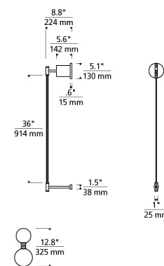

### Description

The ModernRail Orb Wall Light features frosted opal glass globes that wrap around the center rail allowing light to illuminate into surrounding spaces. Finish in Aged Brass. Includes eight 3 watt, 24 volt 27000K color temperature LED modules, 90CRI, 1760 total lumens, a 24 volt power supply, and a surface mount canopy. ETL listed. 1 inch width x 36 inch height x 8.8 inch depth. 5.1 inch diameter x 5.6 inch depth canopy. Dimmable with a low voltage electronic dimmer, sold separately. Also available in a remote power supply option upon request.

### Specifications

COLOR	Frosted
BODY FINISH	Aged Brass
WATTAGE	24W
DIMMER	Low Voltage Electronic
DIMENSIONS	12.8"W x 36"H x 8.8"D
INTEGRATED LED MODULE	8 x LED/3W/24V LED
COUNTRY OF ORIGIN	China