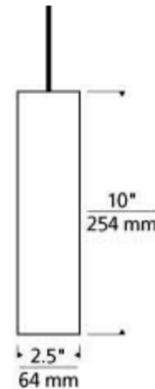

CLICK TO VIEW PRODUCT

Notes: