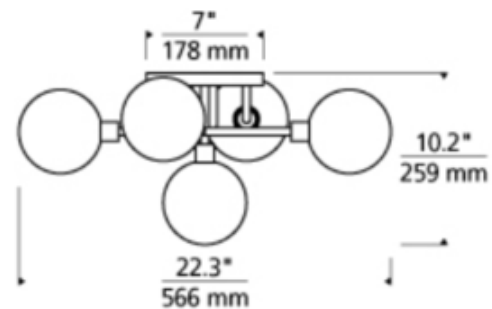

DESIGNER

Sean Lavin

BRAND

Visual Comfort Modern

DESCRIPTION

The Viaggio Ceiling Light features an artistic cluster of five glass orbs.

Shown in: Brass / Opal

SHADE COLOR	N/A
BODY FINISH	Brass / Opal
WATTAGE	25W
DIMMER	Standard 120V
DIMENSIONS	22.3"W x 10.2"H
BULB NOT INCLUDED	
LAMP	5 x JCD/G9/SW/120V Halogen