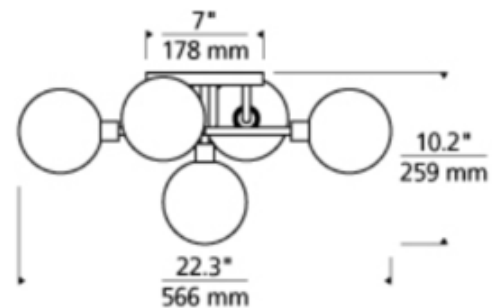

BRAND

Tech Lighting

DESCRIPTION

The Viaggio Ceiling Light features an artistic cluster of five glass orbs with a black body and Polished Nickel arms with mirrored Smoke glass. Available with incandescent and LED lamp options. Incandescent: Five 5 watt, 120 volt E12 candelabra base lamps are required, but not included. LED: Includes five 2 watt, 120 volt T6 base LED lamps, 114 lumens per lamp. ETL listed. Suitable for damp locations. 22.3 inch width x 10.2 inch height. LED dimmable with an LED compatible dimmer, sold separately.

Shown in: Polished Nickel / Smoke

SHADE COLOR	Smoke
BODY FINISH	Polished Nickel
LAMP	5 x T6/Candelabra (E12)/5W/120V Incandescent
WATTAGE	25W
DIMMER	Incandescent
DIMENSIONS	22.3"W x 10.2"H

Technical Information

APERTURE SIZE	0.000"
----------------------	--------

ITEM NUMBER TLG604750

COMPANY	PROJECT	FIXTURE TYPE	APPROVED BY	DATE