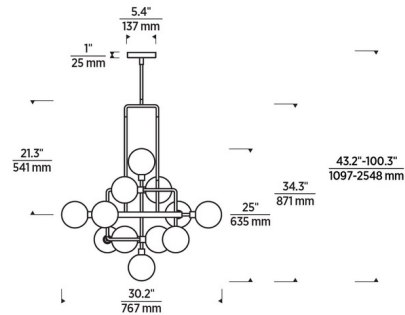

Description

The Midcentury-inspired yet decidedly contemporary Viaggio Chandelier features an artistic cluster of glass orbs surrounding a round central body.

Shown in brass / opal

Specifications

COLOR	N/A
BODY FINISH	Brass / Opal
WATTAGE	60W
DIMMER	Standard 120V
DIMENSIONS	30.2"W x 25"H
BULB NOT INCLUDED	12 x T6/Candelabra (E12)/5W/120V Incandescent
COUNTRY OF ORIGIN	China

Technical Information

PRODUCT DIMENSIONS	Max Overall Height: 94.8"
--------------------	---------------------------

CLICK TO VIEW PRODUCT

Notes: