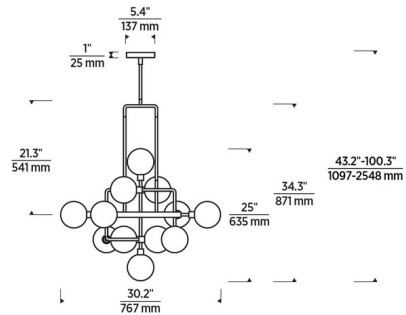

Description

The Midcentury-inspired yet decidedly contemporary Viaggio Chandelier features an artistic cluster of glass orbs surrounding a round central body.

Specifications

COLOR	N/A
BODY FINISH	Brass / Opal
WATTAGE	60W
DIMMER	Standard 120V
DIMENSIONS	30.2"W x 25"H
BULB NOT INCLUDED	12 x T6/Candelabra (E12)/5W/120V Incandescent
COUNTRY OF ORIGIN	China

Technical Information

PRODUCT DIMENSIONS	Max Overall Height: 94.8"
--------------------	---------------------------

Shown in brass / opal

CLICK TO VIEW PRODUCT

Notes: