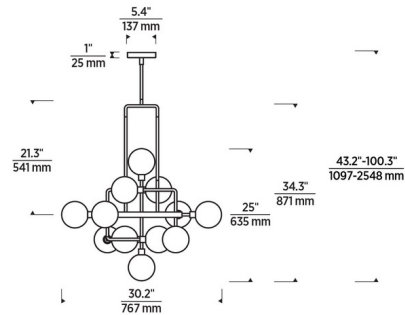

### Specifications

COLOR . . . . . N/A  
BODY FINISH . . . . . Brass / Opal  
WATTAGE . . . . . 60W  
DIMMER . . . . . Standard 120V  
DIMENSIONS . . . . . 30.2"W x 25"H  
BULB NOT INCLUDED . . . . . 12 x T6/Candelabra (E12)/5W/120V Incandescent  
COUNTRY OF ORIGIN . . . . . China

### Technical Information

PRODUCT DIMENSIONS . . . . . Max Overall Height: 94.8"

CLICK TO VIEW PRODUCT

Notes: