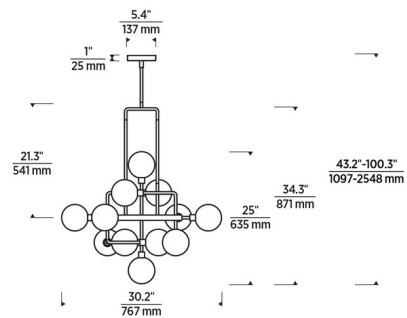

Specifications

COLOR . . . . . N/A
BODY FINISH . . . . . Polished Nickel / Smoke
WATTAGE 60W
DIMMER . . . . . Standard 120V
DIMENSIONS . . . . . 30.2"W x 25"H
BULB NOT INCLUDED . . . . . 12 x T6/Candelabra (E12)/5W/120V Incandescent
COUNTRY OF ORIGIN . . . . . China

Technical Information

PRODUCT DIMENSIONS . . . . . Max Overall Height: 94.8"

CLICK TO VIEW PRODUCT

Notes: