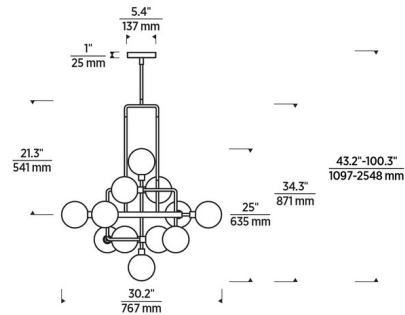

Specifications

COLOR . . . . . N/A
BODY FINISH . . . . . Polished Nickel / Smoke
WATTAGE 60W
DIMMER . . . . . Standard 120V
DIMENSIONS . . . . . 30.2"W x 25"H
BULB NOT INCLUDED . . . . . 12 x T6/Candelabra (E12)/5W/120V Incandescent
COUNTRY OF ORIGIN . . . . . China

Technical Information

PRODUCT DIMENSIONS . . . . . Max Overall Height: 94.8"

CLICK TO VIEW PRODUCT

Notes: