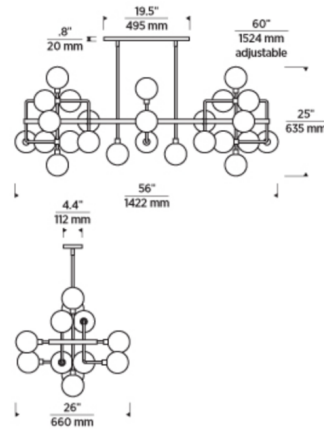

### Specifications

COLOR . . . . . N/A  
BODY FINISH . . . . . Brass / Opal  
WATTAGE . . . . . 125W  
DIMMER . . . . . Standard 120V  
DIMENSIONS . . . . . 56"L x 26"W x 25"H  
BULB NOT INCLUDED . . . . . 25 x JCD/G9/5W/120V LED  
COUNTRY OF ORIGIN . . . . . China

### Technical Information

PRODUCT DIMENSIONS . . . . . Downrods Included: (6) 6 inch and (10) 12 inch

CLICK TO VIEW PRODUCT

Notes: