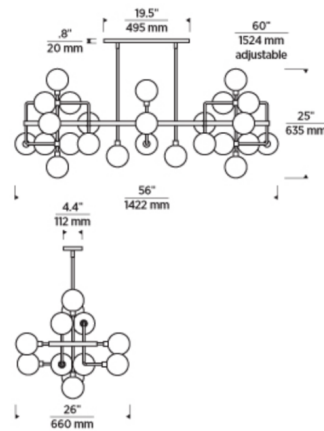

Description

The Viaggio Linear Suspension features an artistic cluster of glass orbs.

Shown in brass / opal

Specifications

COLOR	N/A
BODY FINISH	Brass / Opal
WATTAGE	125W
DIMMER	Standard 120V
DIMENSIONS	56"L x 26"W x 25"H
BULB NOT INCLUDED	25 x JCD/G9/5W/120V LED
COUNTRY OF ORIGIN	China

Technical Information

PRODUCT DIMENSIONS Downrods Included: (6) 6 inch and (10) 12 inch

CLICK TO VIEW PRODUCT

Notes: