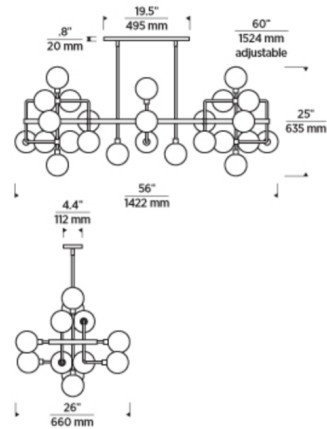

Description

The Viaggio Linear Suspension features an artistic cluster of glass orbs.

Shown in polished nickel / smoke

Specifications

COLOR N/A
BODY FINISH Polished Nickel / Smoke
WATTAGE 125W
DIMMER Standard 120V
DIMENSIONS 56"L x 26"W x 25"H
BULB NOT INCLUDED 25 x T6/Candelabra (E12)/5W/120V LED
COUNTRY OF ORIGIN China

Technical Information

PRODUCT DIMENSIONS Min / Max Overall Length: 24" / 78"

CLICK TO VIEW PRODUCT

Notes: