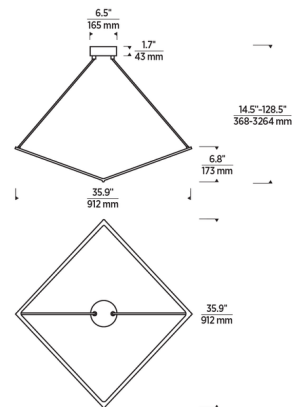

CLICK TO VIEW PRODUCT

Notes: