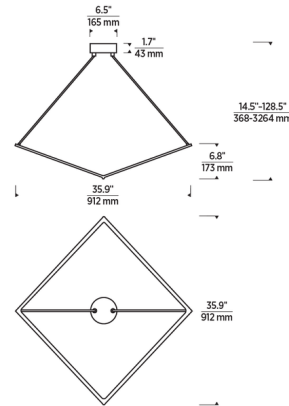

CLICK TO VIEW PRODUCT

Notes: