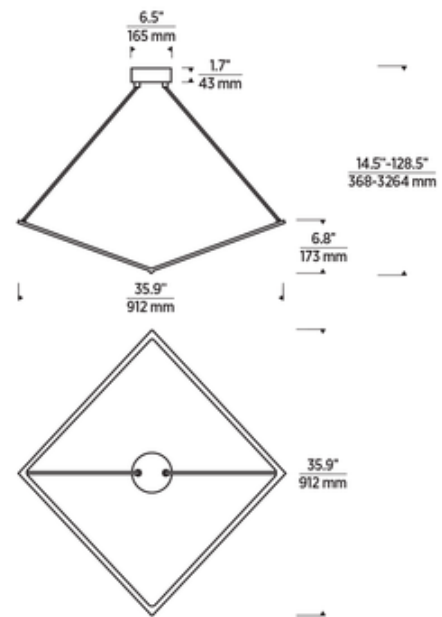

*Shown in: Gunmetal*

<b>SHADE COLOR</b>	N/A
<b>BODY FINISH</b>	Gunmetal
<b>WATTAGE</b>	42.4W
<b>DIMMER</b>	Low Voltage Electronic
<b>DIMENSIONS</b>	35.9"W x 6.8"H x 35.9"D
<b>INTEGRATED LED MODULE</b>	
<b>LAMP</b>	4 x LED/10.6W/120V LED

*Technical Information*

<b>LUMINOUS FLUX</b>	2969 lumens
<b>LUMENS/WATT</b>	280.09
<b>LAMP COLOR</b>	3000K
<b>COLOR RENDERING</b>	90 CRI

**SPEC #** TLG604781

COMPANY

PROJECT

FIXTURE TYPE

APPROVED BY

DATE