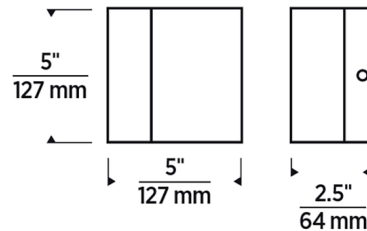

CLICK TO VIEW PRODUCT

Notes: