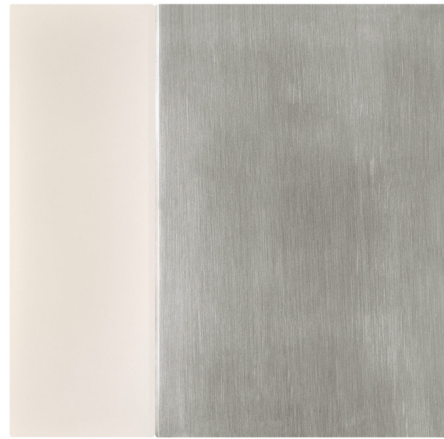

By Visual Comfort Modern

Description

The Mortar Wall Sconce embodies contemporary design in its square block form and flexible multi-directional mounting. This light can be installed in any orientation, allowing light to be directed where needed, and multiple can be clustered on a wall in varying orientations to create a unique art display. TRIAC and ELV dimmable. NOTE: This is a discontinued model and limited to quantity on hand.

Specifications

COLOR	N/A
BODY FINISH	Satin Nickel
WATTAGE	10.5W
DIMMER	Low Voltage Electronic
DIMENSIONS	5"W x 5"H x 2.5"D
INTEGRATED LED MODULE	1 x LED/10.5W/120V LED
COUNTRY OF ORIGIN	China

Technical Information

LAMP LIFE	50000 hours
COLOR RENDERING	90 CRI
LAMP COLOR	3000K
LUMENS/WATT	50.67
LUMINOUS FLUX	532 lumens

Shown in satin nickel

CLICK TO VIEW PRODUCT

Notes: