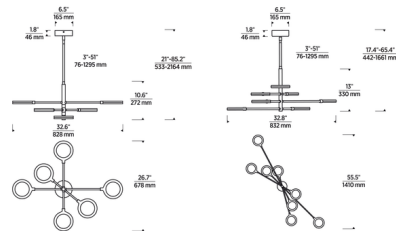

Lightology

lightology.com
866-954-4489
04-20-26

Project: _____
Company: _____
Location: _____ Fixture Type: _____
SPEC #: **TLG604820**
Approved On: _____ Approved By: _____

Spectica Chandelier

By Visual Comfort Modern

Description

The Spectica Chandelier is an entirely modern take on the classic chandelier, featuring LED discs extending outward on thin straight metal arms. The arrangement and light direction can be tailored to your needs using the swiveling canopy, adjustable arms and rotating heads. This piece is perfect for enhancing dining areas, foyers, and offices with contemporary flair. 120V: TRIAC and ELV dimmable. 277V: 0-10V dimmable.

Specifications

COLOR	N/A
BODY FINISH	Matte Black
WATTAGE	46.8W
DIMMER	Low Voltage Electronic
DIMENSIONS	32.6"W x 10.6"H x 26.7"D
INTEGRATED LED MODULE	6 x LED/7.8W/120V LED
COUNTRY OF ORIGIN	China

Technical Information

LAMP LIFE	50000 hours
COLOR RENDERING	90 CRI
LAMP COLOR	3000K
LUMENS/WATT	355.26
LUMINOUS FLUX	2771 lumens

Notes:

Shown in matte black

CLICK TO VIEW PRODUCT