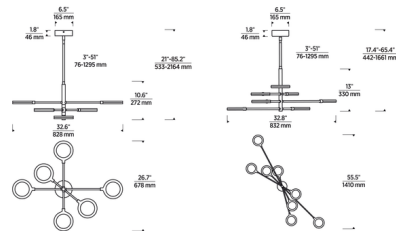

CLICK TO VIEW PRODUCT

Notes: