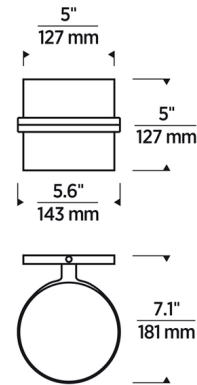

Shown in matte black

CLICK TO VIEW PRODUCT

Notes: