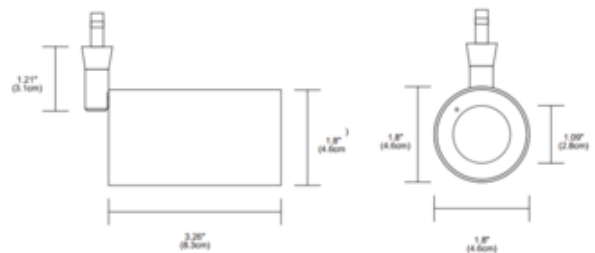

**DESIGNER**

Gregory Kay

**BRAND**

PureEdge Lighting

**DESCRIPTION**

Piston Fast Jack Head is a compact classic flat back cylindrical fixture that tilts 90 degrees vertically and 360 degrees horizontally. Machined from bullet aluminum with finish in Satin Nickel or powder coat White with a 1 inch stem length. Features a field changeable TRI lens in four beam spread options with 3000K color temperature. Integrated 12 volt, 9 watt integrated LED chip up to 517 lumens. May be mounted with any 12 volt LED Fast Jack canopy or Monorail. Includes a Fast Jack connector. ETL listed. 5 year warranty. Fast Jack canopy required when used as a monopoint, sold separately. Product is built to order.

*Shown in: Satin Nickel*

<b>SHADE COLOR</b>	N/A
<b>BODY FINISH</b>	Satin Nickel
<b>WATTAGE</b>	9W
<b>DIMMER</b>	Dimmable
<b>DIMENSIONS</b>	1.8"W x 1.21"H x 3.26"D
<b>LAMP</b>	LED/9W/12V LED

*Technical Information*

<b>LUMINOUS FLUX</b>	517 lumens
<b>LUMENS/WATT</b>	57.44
<b>LAMP COLOR</b>	3000 K
<b>COLOR RENDERING</b>	95 CRI
<b>BEAM ANGLE</b>	35°

**ITEM NUMBER** EDG604916

COMPANY	PROJECT	FIXTURE TYPE	APPROVED BY	DATE