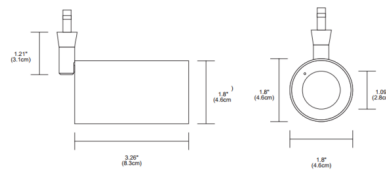

### Description

Piston Fast Jack Head is a compact classic flat back cylindrical fixture that tilts 90 degrees vertically and 360 degrees horizontally. Machined from bullet aluminum with finish in Satin Nickel or powder coat White with a 1 inch stem length. Available in four beam spread options with 3000K color temperature. Integrated 12 volt, 9 watt integrated LED chip up to 517 lumens. May be mounted with any 12 volt LED Fast Jack canopy or Monorail. Includes a Fast Jack connector. ETL listed. 5 year warranty. Fast Jack canopy required when used as a monopoint, sold separately. Product is built to order.

### Specifications

SHADE COLOR	N/A
BODY FINISH	Satin Nickel
WATTAGE	9W
DIMMER	Dimmable
DIMENSIONS	1.8"W x 1.21"H x 3.26"D
INTEGRATED LED MODULE	LED/9W/12V LED

### Technical Information

LAMP LIFE	50000 hours
BEAM ANGLE	35°
COLOR RENDERING	95 CRI
LAMP COLOR	3000K
LUMENS/WATT	57.44
LUMINOUS FLUX	517 lumens

Shown in satin nickel

CLICK TO VIEW PRODUCT

Notes: