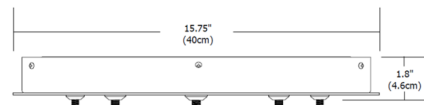

## 16IN Round 5-Port Fast Jack Canopy w/o Transformer By PureEdge Lighting

### Description

The 16 Inch Round Multi-Port Fast Jack Canopy without transformer mounts to a standard 4 inch electrical box with plaster ring or to an octagon box. Includes three drywall anchors for additional support. Maximum 50 watt load per port. Compatible remote transformer: T-300-12 300 watt 12 volt magnetic transformer (halogen and LED), sold separately. Required remote transformer sold separately. **LIMITED QUANTITIES AVAILABLE**

### Specifications

COLOR	N/A
BODY FINISH	Satin Nickel
WATTAGE	250W
DIMMER	Low Voltage Magnetic
DIMENSIONS	15.75"W x 1.8"H
BULB NOT INCLUDED	N/A
COUNTRY OF ORIGIN	United States

CLICK TO VIEW PRODUCT

Notes: