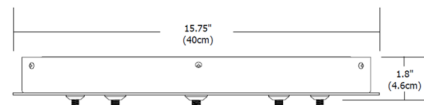

Description

The 16 Inch Round Multi-Port Fast Jack Canopy without transformer mounts to a standard 4 inch electrical box with plaster ring or to an octagon box. Includes three drywall anchors for additional support. Maximum 50 watt load per port. Compatible remote transformer: T-300-12 300 watt 12 volt magnetic transformer (halogen and LED), sold separately. Required remote transformer sold separately. Limited quantities available.

Shown in satin nickel

Specifications

COLOR	N/A
BODY FINISH	Satin Nickel
WATTAGE	250W
DIMMER	Low Voltage Magnetic
DIMENSIONS	15.75"W x 1.8"H
BULB NOT INCLUDED	N/A
COUNTRY OF ORIGIN	United States

CLICK TO VIEW PRODUCT