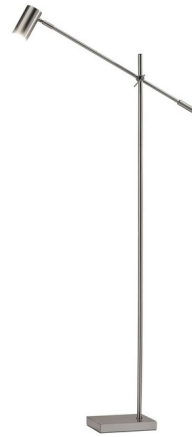

## Collette Floor Lamp

By Adesso Corp.

### Description

The Collette Floor Lamp is a classic, modern task light that illuminates your work space in style. An adjustable arm and shade allow for light to be directed wherever it is needed. Includes on/off push switch on shade.

Shown in brushed steel

### Specifications

COLOR	N/A
BODY FINISH	Brushed Steel
WATTAGE	9W
DIMMER	N/A
DIMENSIONS	30.5"W x 63"H x 6.5"D
INTEGRATED LED MODULE	1 x LED/9W/120V LED
COUNTRY OF ORIGIN	China