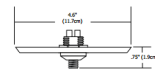

### Description

The 4 Inch Square Fast Jack Canopy without transformer mounts to a standard 4 inch electrical box or to an octagon box. Available in a round and square version. Maximum load per canopy is 75 watts. Compatible remote magnetic transformers (12VAC: T-300-12 or T-600-D12 or 24VAC: T-600-24), sold separately. The 12VAC transformers accept halogen and LED loads. The 24VAC transformer accepts only halogen loads. Limited quantities available.

### Specifications

|                   |                        |
|-------------------|------------------------|
| COLOR             | N/A                    |
| BODY FINISH       | Satin Nickel           |
| WATTAGE           | 75W                    |
| DIMMER            | Dimmable               |
| DIMENSIONS        | 4.6"W x 0.75"H x 4.6"D |
| BULB NOT INCLUDED | N/A                    |