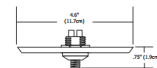

Description

The 4 Inch Square Fast Jack Canopy without transformer mounts to a standard 4 inch electrical box or to an octagon box. Maximum load per canopy is 75 watts. Compatible remote magnetic transformers (12VAC: T-300-12 or T-600-D12 or 24VAC: T-600-24), sold separately. The 12VAC transformers accept halogen and LED loads. The 24VAC transformer accepts only halogen loads. LIMITED QUANTITIES AVAILABLE

Shown in satin nickel

Specifications

COLOR	N/A
BODY FINISH	Satin Nickel
WATTAGE	75W
DIMMER	Dimmable
DIMENSIONS	4.6"W x 0.75"H x 4.6"D
BULB NOT INCLUDED	N/A

CLICK TO VIEW PRODUCT

Notes: