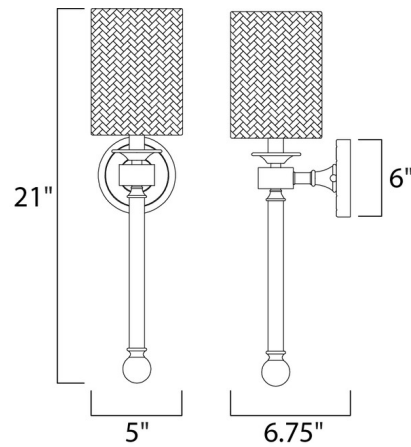

CLICK TO VIEW PRODUCT

Notes: