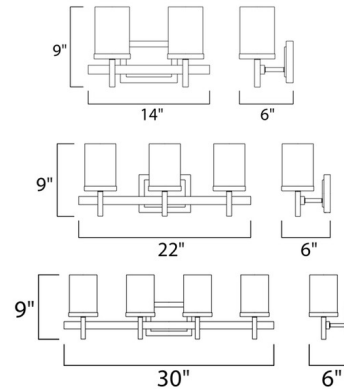

### Description

Tetra Bathroom Vanity Light has square glass shades that ride upon a rectangular bar to create geometry at its best. Comes in Polished Chrome with Satin White glass and Satin Nickel with White Linen glass. Available in 2, 3, and 4 light options. Damp location rated. UL listed.

### Specifications

COLOR	N/A
BODY FINISH	Satin Nickel
WATTAGE	86W
DIMMER	Standard 120V
DIMENSIONS	14"W x 9"H x 6"D
BULB NOT INCLUDED	2 x A19/Medium (E26)/43W/120V Incandescent

CLICK TO VIEW PRODUCT

Notes: