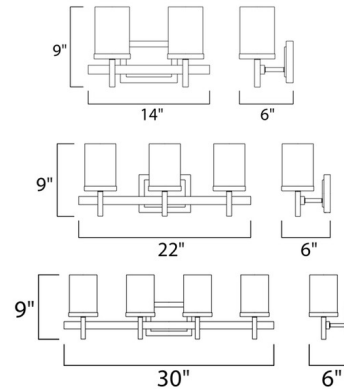

Description

Tetra Bathroom Vanity Light has square glass shades that ride upon a rectangular bar to create geometry at its best. Comes in Polished Chrome with Satin White glass and Satin Nickel with White Linen glass. Available in 2, 3, and 4 light options. Damp location rated. UL listed.

Shown in satin nickel

Specifications

COLOR	N/A
BODY FINISH	Satin Nickel
WATTAGE	86W
DIMMER	Standard 120V
DIMENSIONS	14"W x 9"H x 6"D
BULB NOT INCLUDED	2 x A19/Medium (E26)/43W/120V Incandescent

CLICK TO VIEW PRODUCT