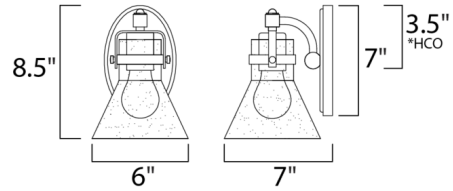

Description

Seafarer Wall Light is a nautical inspired masterpiece. Features a Clear Seedy glass cone, that offers abundant lighting and compliments the finished yoke frame.

Shown in oil rubbed bronze / clear seedy

*height from center of outlet to the top of the fixture

Specifications

COLOR Clear Seedy
BODY FINISH Oil Rubbed Bronze
WATTAGE 60W
DIMMER Standard 120V
DIMENSIONS 6"W x 8.5"H x 6.75"D
BULB NOT INCLUDED 1 x Edison ST-Shape/Medium (E26)/60W/120V Incandescent
OTHER BULB OPTIONS 1 x Edison ST-Shape/Medium (E26)/120V LED