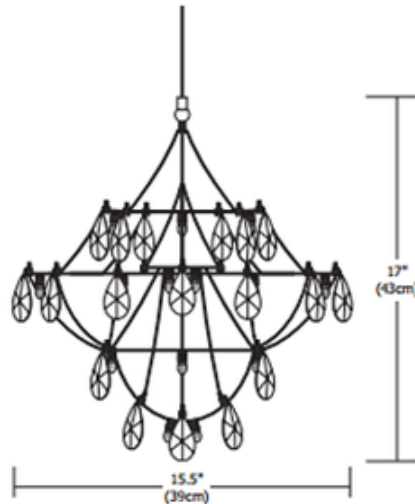

# FJ Crystal Galaxy Pendant

**Description:**

The Crystal Galaxy is a miniature satin nickel chandelier with crystals intertwined throughout the fixture. Includes 8 feet of field-cutttable coaxial cable and fast jack connector. Mounts to Monorail, Monorail 2 Circuit, or Fast Jack power canopy, sold separately. Thirty 2 watt, 12 volt, T3.25 E10 screw base krypton lamps included. General light distribution. ETL listed. 15.5 inch width x 17 inch height.

Shown in: Satin Nickel / Crystal

**List Price:** \$825.00  
**Our Price:** \$495.00

**Shade Color:** Crystal  
**Body Finish:** Satin Nickel  
**Lamp:** 30 x T3.25/E10/2W/12V Krypton Xenon  
**Wattage:** 60W  
**Dimmer:** Dimmable  
**Dimensions:** 17"H x 15.5"W