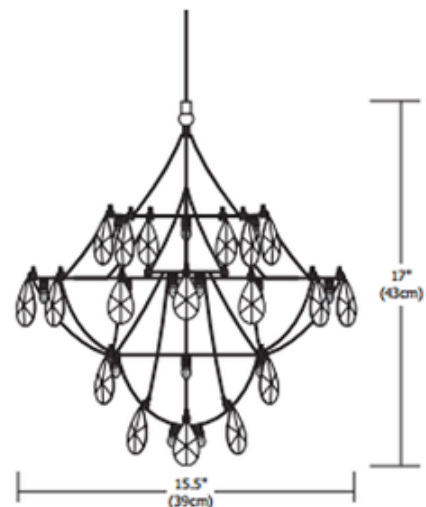

COMPANY	PROJECT	FIXTURE TYPE	APPROVED BY	DATE