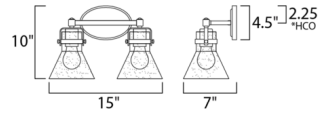

Shown in oil rubbed bronze / clear seedy

Specifications

COLOR . . . . . Clear Seedy
BODY FINISH . . . . . Oil Rubbed Bronze
WATTAGE 120W
DIMMER . . . . . Standard 120V
DIMENSIONS . . . . . 15"W x 10"H x 6.75"D
BULB NOT INCLUDED 2 x Edison ST-Shape/Medium (E26)/60W/120V Incandescent
OTHER BULB OPTIONS . . . . . 2 x Edison ST-Shape/Medium (E26)/120V LED