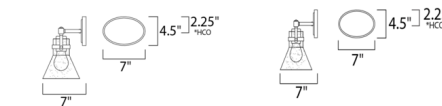

Specifications

COLOR . . . . . Clear Seedy
BODY FINISH . . . . . Oil Rubbed Bronze
WATTAGE 120W
DIMMER . . . . . Standard 120V
DIMENSIONS . . . . . 15"W x 10"H x 6.75"D
BULB NOT INCLUDED 2 x Edison ST-Shape/Medium (E26)/60W/120V Incandescent
OTHER BULB OPTIONS . . . . . 2 x Edison ST-Shape/Medium (E26)/120V LED