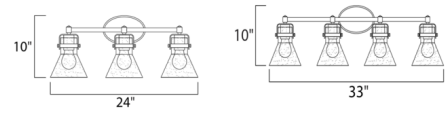

Specifications

COLOR . . . . . Clear Seedy
BODY FINISH . . . . . Oil Rubbed Bronze
WATTAGE 120W
DIMMER . . . . . Standard 120V
DIMENSIONS . . . . . 15"W x 10"H x 6.75"D
BULB NOT INCLUDED 2 x Edison ST-Shape/Medium (E26)/60W/120V Incandescent
OTHER BULB OPTIONS . . . . . 2 x Edison ST-Shape/Medium (E26)/120V LED