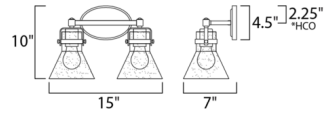

Shown in oil rubbed bronze / clear seedy

Specifications

COLOR . . . . . Clear Seedy
BODY FINISH . . . . . Oil Rubbed Bronze
WATTAGE 120W
DIMMER . . . . . Standard 120V
DIMENSIONS . . . . . 15"W x 10"H x 6.75"D
BULB NOT INCLUDED 2 x Edison ST-Shape/Medium (E26)/60W/120V Incandescent
OTHER BULB OPTIONS . . . . . 2 x Edison ST-Shape/Medium (E26)/120V LED