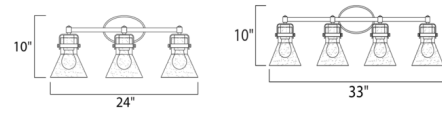

Specifications

COLOR . . . . . Clear Seedy
BODY FINISH . . . . . Oil Rubbed Bronze
WATTAGE 120W
DIMMER . . . . . Standard 120V
DIMENSIONS . . . . . 15"W x 10"H x 6.75"D
BULB NOT INCLUDED 2 x Edison ST-Shape/Medium (E26)/60W/120V Incandescent
OTHER BULB OPTIONS . . . . . 2 x Edison ST-Shape/Medium (E26)/120V LED