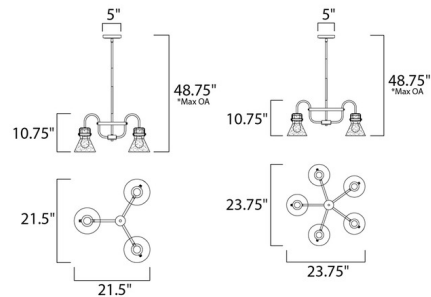

### Specifications

COLOR . . . . . Clear Seedy  
BODY FINISH . . . . . Polished Chrome  
WATTAGE . . . . . 27W  
DIMMER . . . . . Standard 120V  
DIMENSIONS . . . . . 21.5"W x 10.75"H  
BULB NOT INCLUDED . . . . . 3 x Edison ST-Shape/Medium (E26)/9W/120V LED

### Technical Information

PRODUCT DIMENSIONS . . . . . Downrod Lengths: (1) 3", (3) 12" included.

Shown in polished chrome / clear seedy

CLICK TO VIEW PRODUCT

Notes: