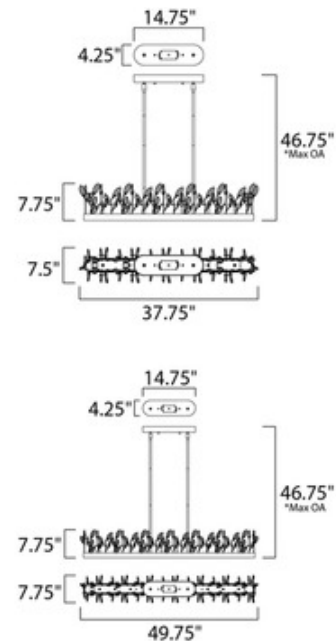

**BRAND**

Maxim Lighting

**DESCRIPTION**

Crystal Garden Linear Chandelier features hand formed wire stems finished in a rich Gold Leaf that support delicate petals of Cognac crystal creating a beautiful garden of light. Includes 120 inches of wire and one 3 inch and three 12 inch rods to customize length. UL listed.

<b>SHADE COLOR</b>	Cognac
<b>BODY FINISH</b>	Gold Leaf
<b>WATTAGE</b>	120W
<b>DIMMER</b>	Low Voltage Electronic
<b>DIMENSIONS</b>	46.75"L x 37.75"W x 7.75"H
<b>BULB INCLUDED</b>	
<b>LAMP</b>	6 x JC/G4 (bipin)/20W/12V Krypton Xenon

**SPEC #** MAX605166

COMPANY	PROJECT	FIXTURE TYPE	APPROVED BY	DATE