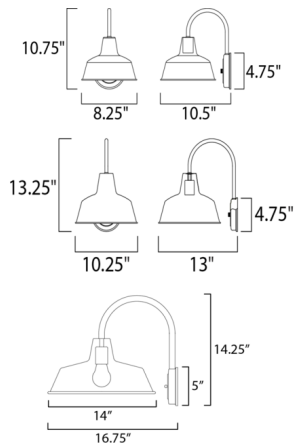

Lightology

lightology.com
866-954-4489
05-31-26

Project: _____

Company: _____

Location: _____ Fixture Type: _____

SPEC #: **MAX605172**

Approved On: _____ Approved By: _____

Pier M Outdoor Wall Light By Maxim Lighting

Description

Pier M Outdoor Wall Light is reminiscent of the lighting in old gangster movies.

Shown in weathered zinc

Specifications

| | |
|--------------------|--|
| COLOR | N/A |
| BODY FINISH | Weathered Zinc |
| WATTAGE | 60W |
| DIMMER | Standard 120V |
| DIMENSIONS | 8.25"W x 10.75"H x 10.5"D |
| BULB NOT INCLUDED | 1 x A19/Medium (E26)/60W/120V Incandescent |
| OTHER BULB OPTIONS | 1 x A19/Medium (E26)/120V LED |