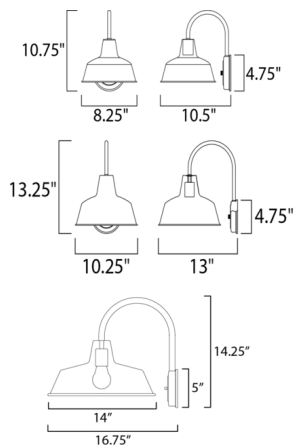

Lightology

lightology.com
866-954-4489
04-14-26

Project: _____

Company: _____

Location: _____ Fixture Type: _____

SPEC #: **MAX605172**

Approved On: _____ Approved By: _____

Pier M Outdoor Wall Light By Maxim Lighting

Description

Pier M Outdoor Wall Light is reminiscent of the lighting in old gangster movies.

Shown in weathered zinc

Specifications

COLOR	N/A
BODY FINISH	Weathered Zinc
WATTAGE	60W
DIMMER	Standard 120V
DIMENSIONS	8.25"W x 10.75"H x 10.5"D
BULB NOT INCLUDED	1 x A19/Medium (E26)/60W/120V Incandescent
OTHER BULB OPTIONS	1 x A19/Medium (E26)/120V LED