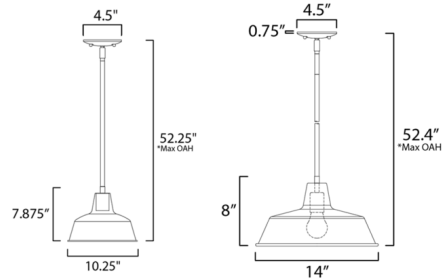

Lightology

lightology.com
866-954-4489
05-24-26

Project: _____

Company: _____

Location: _____ Fixture Type: _____

SPEC #: **MAX605176**

Approved On: _____ Approved By: _____

Pier M Outdoor Pendant By Maxim Lighting

Description

Pier M Outdoor Pendant is reminiscent of the lighting in old gangster movies.

Shown in black

Specifications

COLOR	N/A
BODY FINISH	Black
WATTAGE	60W
DIMMER	Standard 120V
DIMENSIONS	8.25"W x 5.75"H
BULB NOT INCLUDED	1 x A19/Medium (E26)/60W/120V Incandescent
OTHER BULB OPTIONS	1 x A19/Medium (E26)/120V LED