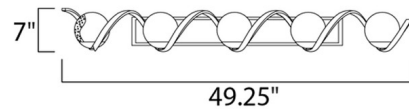

### Specifications

COLOR . . . . . Clear Seedy  
BODY FINISH . . . . . Polished Nickel  
WATTAGE . . . . . 120W  
DIMMER . . . . . Standard 120V  
DIMENSIONS . . . . . 30"W x 7"H x 8"D  
BULB NOT INCLUDED . . . . . 3 x B10/Candelabra (E12)/40W/120V Incandescent