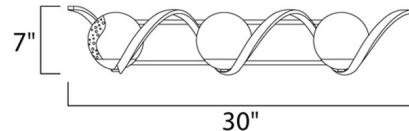

### Specifications

COLOR . . . . . Clear Seedy  
BODY FINISH . . . . . Polished Nickel  
WATTAGE . . . . . 120W  
DIMMER . . . . . Standard 120V  
DIMENSIONS . . . . . 30"W x 7"H x 8"D  
BULB NOT INCLUDED . . . . . 3 x B10/Candelabra (E12)/40W/120V Incandescent