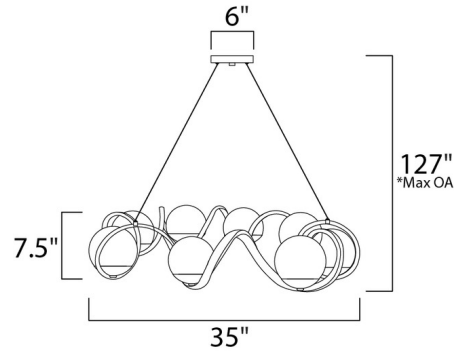

Description

Curlicue Pendant has a metal channel, finished in Black, meticulously formed in a curl design to create a unique and dramatic design. Clear Seedy glass balls supported by cups of Polished Nickel are strategically positioned to balance out the design. Includes 120 inches of wire. UL listed.

Shown in polished nickel / clear seedy

*max overall height

Specifications

COLOR Clear Seedy
BODY FINISH Polished Nickel
WATTAGE 320W
DIMMER Standard 120V
DIMENSIONS 35"W x 7.5"H
BULB NOT INCLUDED 8 x B10/Candelabra (E12)/40W/120V Incandescent