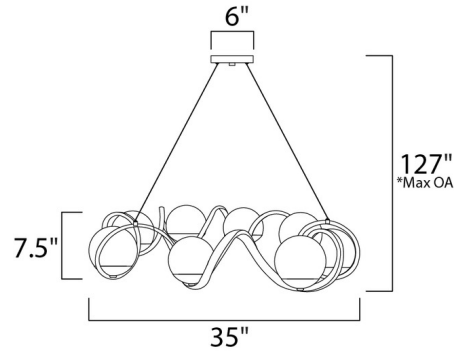

Description

Curlicue Pendant has a metal channel, finished in Black, meticulously formed in a curl design to create a unique and dramatic design. Clear Seedy glass balls supported by cups of Polished Nickel are strategically positioned to balance out the design. Includes 120 inches of wire. UL listed.

Shown in polished nickel / clear seedy

*max overall height

Specifications

COLOR	Clear Seedy
BODY FINISH	Polished Nickel
WATTAGE	320W
DIMMER	Standard 120V
DIMENSIONS	35"W x 7.5"H
BULB NOT INCLUDED	8 x B10/Candelabra (E12)/40W/120V Incandescent