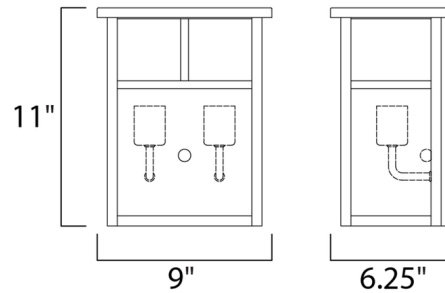

Specifications

COLOR . . . . . White
BODY FINISH . . . . . Black
WATTAGE 86W
DIMMER . . . . . Standard 120V
DIMENSIONS . . . . . 9"W x 11"H
BULB NOT INCLUDED . . . . . 2 x A19/Medium (E26)/43W/120V Incandescent

CLICK TO VIEW PRODUCT

Notes: