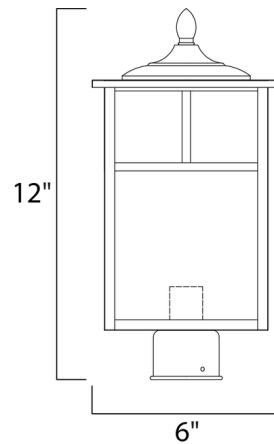

Description

Coldwater White Outdoor Post Light is a traditional craftsman/mission style piece. It features Honey White glass with a Black finish. Note: Post sold separately.

Shown in black / white

Specifications

COLOR White
BODY FINISH Black
WATTAGE 43W
DIMMER Standard 120V
DIMENSIONS 6"W x 12"H
BULB NOT INCLUDED 1 x A19/Medium (E26)/43W/120V Incandescent

CLICK TO VIEW PRODUCT

Notes: