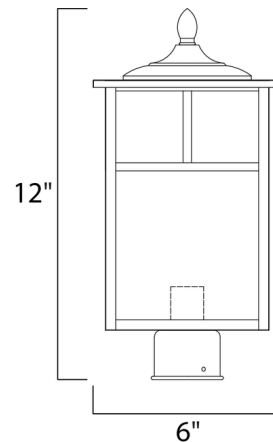

Lightology

lightology.com
866-954-4489
05-20-26

Project: _____

Company: _____

Location: _____ Fixture Type: _____

SPEC #: **MAX605207**

Approved On: _____ Approved By: _____

Coldwater White Outdoor Post Light By Maxim Lighting

Description

Coldwater White Outdoor Post Light is a traditional craftsman/mission style piece. It features Honey White glass with a Black finish. Note: Post sold separately.

Shown in black / white

Specifications

COLOR White
BODY FINISH Black
WATTAGE 43W
DIMMER Standard 120V
DIMENSIONS 6"W x 12"H
BULB NOT INCLUDED 1 x A19/Medium (E26)/43W/120V Incandescent

CLICK TO VIEW PRODUCT

Notes: