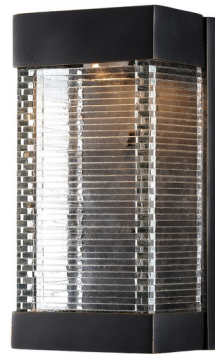

Lightology

lightology.com
866-954-4489
04-25-26

Project: _____

Company: _____

Location: _____ Fixture Type: _____

SPEC #: **MAX605212**

Approved On: _____ Approved By: _____

Stackhouse VX Outdoor Wall Light By Maxim Lighting

Description

Stackhouse VX Outdoor Wall Light has layers of Clear panels of glass that are stacked and fused to create this unique design. The integrated LED mounted on the inner Bronze finish hood shed light down the sides of the glass creating an interesting lighting effect. Vivex is a material twice the strength of resin, is non-corrosive, UV resistant and backed with a 3-Year Limited Warranty. Available in small, medium, and large sizes. Small is ADA compliant. Wet location rated. UL listed.

Shown in bronze / clear

Specifications

COLOR Clear
BODY FINISH Bronze
WATTAGE 8W
DIMMER Dimmable
DIMENSIONS 5"W x 10"H x 4"D
INTEGRATED LED MODULE 1 x LED/8W/120V LED

Technical Information

COLOR RENDERING 90 CRI
LAMP COLOR 3000K
LUMENS/WATT 80.00
LUMINOUS FLUX 640 lumens