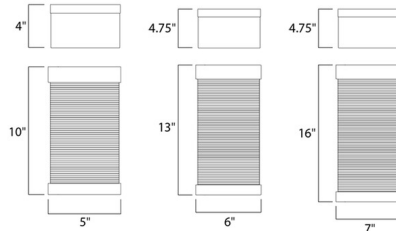

Shown in bronze / clear

Specifications

COLOR Clear
BODY FINISH Bronze
WATTAGE 8W
DIMMER Dimmable
DIMENSIONS 5"W x 10"H x 4"D
INTEGRATED LED MODULE 1 x LED/8W/120V LED

Technical Information

COLOR RENDERING 90 CRI
LAMP COLOR 3000K
LUMENS/WATT 80.00
LUMINOUS FLUX 640 lumens