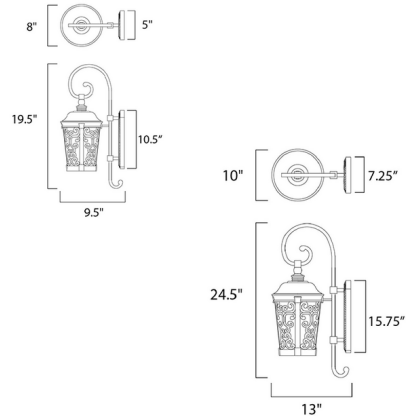

Shown in bronze