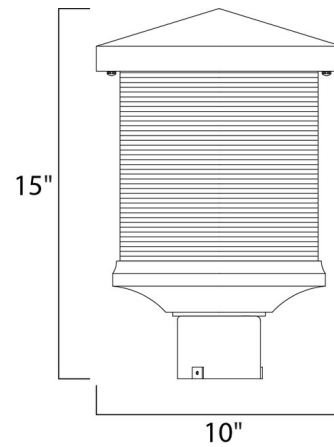

Lightology

lightology.com
866-954-4489
05-18-26

Project: _____

Company: _____

Location: _____ Fixture Type: _____

SPEC #: **MAX605235**

Approved On: _____ Approved By: _____

Triumph VX Outdoor Post Light By Maxim Lighting

Description

Triumph VX Outdoor Post Light is fabricated from Vivex material in Earth Tone finish with Clear glass. Vivex is a material twice the strength of resin, is non-corrosive, UV resistant and backed with a 3-Year Limited Warranty. Note: Post sold separately.

Specifications

COLOR . . . . . Clear
BODY FINISH . . . . . Earth Tone
WATTAGE 12W
DIMMER . . . . . Standard 120V
DIMENSIONS . . . . . 10"W x 15"H
INTEGRATED LED MODULE . . . . . 1 x LED/12W/120V LED

Technical Information

COLOR RENDERING . . . . . 90 CRI
LAMP COLOR 3000K
LUMENS/WATT 80.00
LUMINOUS FLUX . . . . . 960 lumens

CLICK TO VIEW PRODUCT

Notes: