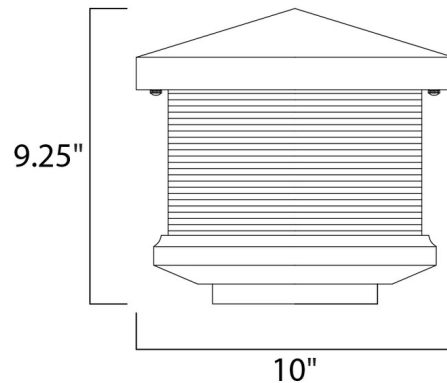

Shown in earth tone / clear

CLICK TO VIEW PRODUCT

Notes: