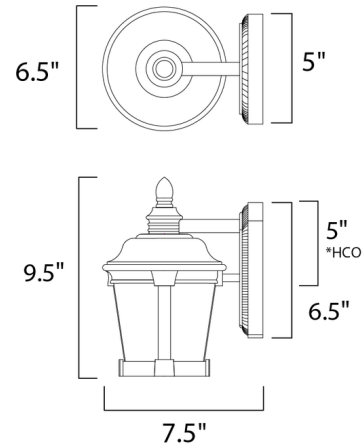

Shown in bronze / frosted seedy