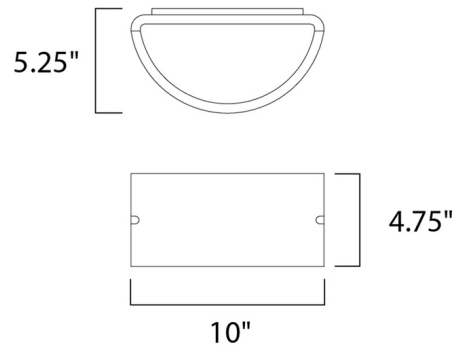

CLICK TO VIEW PRODUCT

Notes: