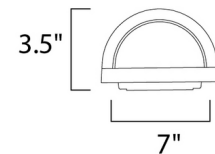

Shown in architectural bronze / white

Specifications

COLOR	White
BODY FINISH	Architectural Bronze
WATTAGE	12W
DIMMER	Standard 120V
DIMENSIONS	7.25"W x 12"H x 3.5"D
BULB INCLUDED	1 x A19/Medium (E26)/12W/120V LED