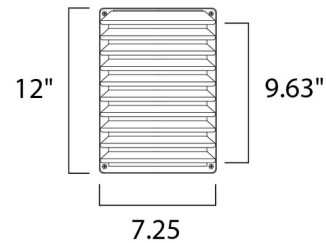

Shown in architectural bronze / white

Specifications

COLOR	White
BODY FINISH	Architectural Bronze
WATTAGE	12W
DIMMER	Standard 120V
DIMENSIONS	7.25"W x 12"H x 3.5"D
BULB INCLUDED	1 x A19/Medium (E26)/12W/120V LED