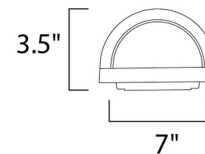

Shown in architectural bronze / white

Specifications

COLOR	White
BODY FINISH	Architectural Bronze
WATTAGE	12W
DIMMER	Standard 120V
DIMENSIONS	7.25"W x 12"H x 3.5"D
BULB INCLUDED	1 x A19/Medium (E26)/12W/120V LED