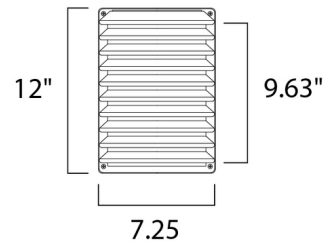

Shown in architectural bronze / white

Specifications

COLOR	White
BODY FINISH	Architectural Bronze
WATTAGE	12W
DIMMER	Standard 120V
DIMENSIONS	7.25"W x 12"H x 3.5"D
BULB INCLUDED	1 x A19/Medium (E26)/12W/120V LED