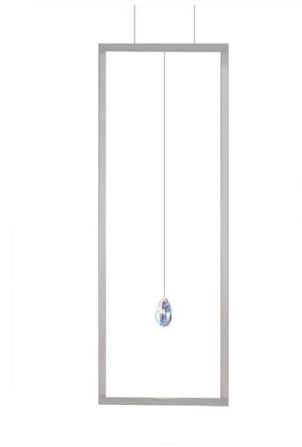

Lightology

lightology.com
866-954-4489
04-21-26

Project: _____

Company: _____

Location: _____ Fixture Type: _____

SPEC #: **EDG60526**

Approved On: _____ Approved By: _____

Air LED Suspension - Overstock By PureEdge Lighting

Description

Air LED suspension features a single suspended crystal, illuminated by 80 CRI, 3000K LED in the surrounding rectangular shade/frame. Finish in chrome. Includes a square canopy and 30 inches of adjustable mounting cable. Note: This is a discontinued model and limited to quantity on hand.

Specifications

COLOR Crystal
BODY FINISH Chrome
WATTAGE 12W
DIMMER N/A
DIMENSIONS 8.5"W x 23.8"H
INTEGRATED LED MODULE LED/12W/12V LED

Technical Information

LAMP LIFE 50000 hours
COLOR RENDERING 80 CRI
LAMP COLOR 3000K