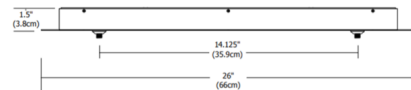

By PureEdge Lighting

Description

The 26 Inch Rectangle 2-Port Fast Jack Canopy without Transformer mounts to a standard 4 inch electrical box or to an octagon box. Available in Satin Nickel finish. Maximum 75 watt load per port. Compatible remote magnetic transformers (12VAC: T-300-12), sold separately. Accepts halogen and LED loads. Required power supply sold separately. Limited quantities available.

Shown in satin nickel

Specifications

COLOR	N/A
BODY FINISH	Satin Nickel
WATTAGE	150W
DIMMER	Dimmable
DIMENSIONS	26"W x 1.5"H x 5.75"D
BULB NOT INCLUDED	N/A

CLICK TO VIEW PRODUCT

Notes: