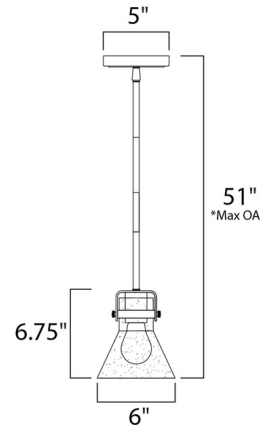

Description

Seafarer Mini Pendant is a nautical inspired masterpiece. Features a Clear Seedy glass cone, that offers abundant lighting and compliments the yoke finished frame.

Specifications

COLOR Clear Seedy
BODY FINISH Polished Chrome
WATTAGE 60W
DIMMER Standard 120V
DIMENSIONS 6"W x 6.75"H
BULB NOT INCLUDED 1 x Edison ST-Shape/Medium (E26)/60W/120V Incandescent
OTHER BULB OPTIONS 1 x Edison ST-Shape/Medium (E26)/120V LED

Technical Information

PRODUCT DIMENSIONS Downrod Lengths: (1) 3", (3) 12" included.

Shown in polished chrome / clear seedy

CLICK TO VIEW PRODUCT

Notes: