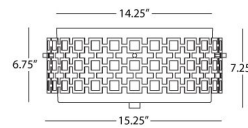

By Jonathan Adler

Description

The Parker Ceiling Flush Mount features a frosted white cased glass diffuser with a laser cut frame in Polished Nickel finish.

Shown in modern brass / frosted

Specifications

COLOR	Frosted
BODY FINISH	Modern Brass
WATTAGE	225W
DIMMER	Standard 120V
DIMENSIONS	15.25\"W x 7.25\"H
BULB NOT INCLUDED	3 x A19/Medium (E26)/75W/120V Incandescent