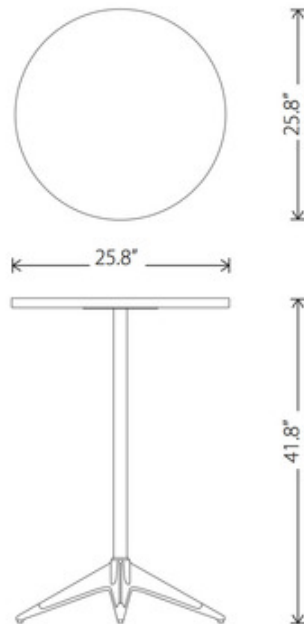

BRAND

District Eight

DESCRIPTION

Compass Round Bistro Table has a solid Smoked Oak top and a hand cast Blackened steel base featuring brushed brass collars. Available in two sizes.

Shown in: Black / Smoked Oak

COLOR	Smoked Oak
BODY FINISH	Black
WATTAGE	N/A
DIMMER	N/A
DIMENSIONS	25.75"W x 45.25"H
LAMP	N/A

SPEC # DI8605435

COMPANY

PROJECT

FIXTURE TYPE

APPROVED BY

DATE