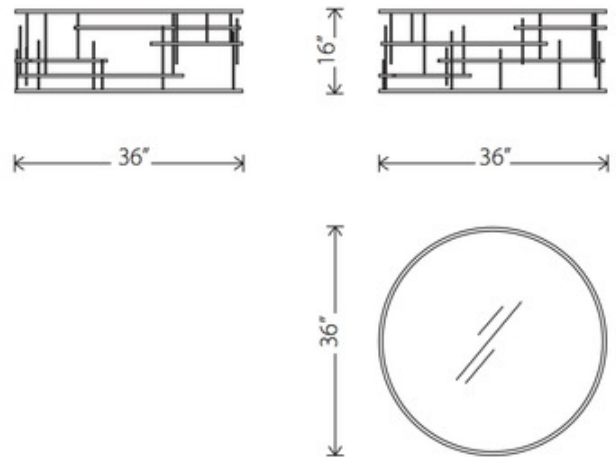

**BRAND**

Nuevo

**DESCRIPTION**

Tiffany Coffee Table has a clear glass top and a base made with geometric pieces of Brushed Gold or polished Stainless Steel. 36 inch width x 16 inch height.

*Shown in: Brushed Gold*

<b>COLOR</b>	N/A
<b>BODY FINISH</b>	Brushed Gold
<b>WATTAGE</b>	N/A
<b>DIMMER</b>	N/A
<b>DIMENSIONS</b>	36"W x 16"H
<b>LAMP</b>	N/A

**SPEC #** NUE605528

COMPANY	PROJECT	FIXTURE TYPE	APPROVED BY	DATE